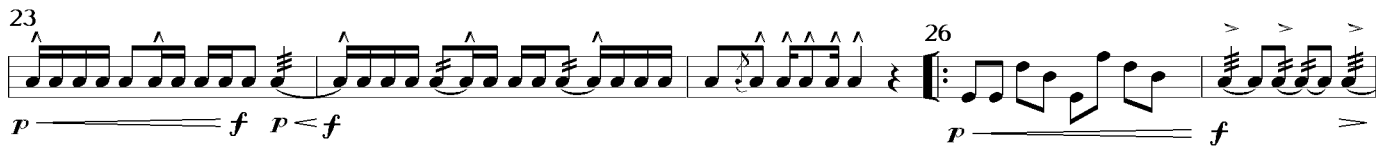

PORTORICO

Duration: ± 2' 12"

Leon Camp

Fielddrum
(snares off)

Snaresdrum

Cowbell

Bongos

Tambourine

Templeblocks

Susp.Cymbal

Notation:

1 $\text{♩} \pm 92$