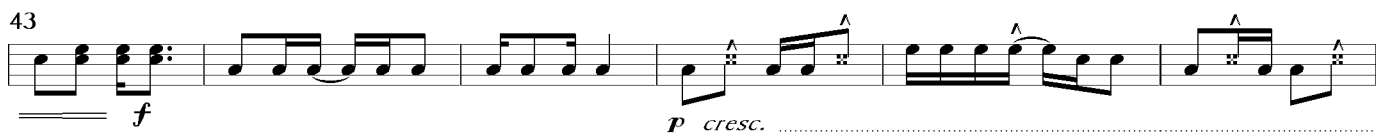

FINE

TULSA

Duration: ± 2' 15"

Leon Camp

Snaredrum Susp.Cymbal Toms
Cowbell Bongos (low)

Notation:

1 Intro: Allegro

5