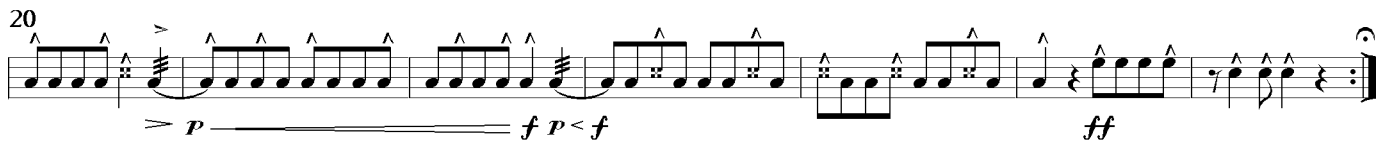

CARACAS

Duration: ± 2' 23"

Leon Camp

Fielddrum
(snare off)
Snaredrum Bongos Templeblocks Susp.Cymbal
Cowbell

1 Senza misura
rubato

Fielddrum

Notation:

2 alla Marcia ♩ ± 92