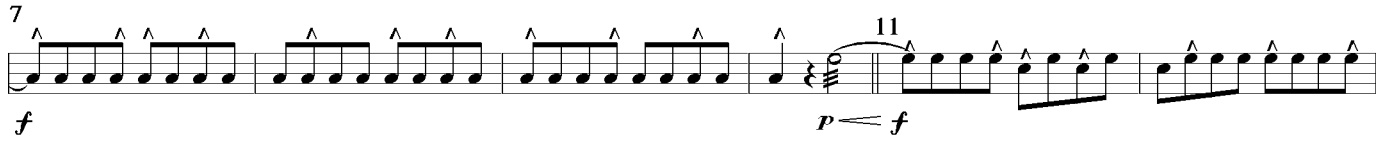

CARACAS

Duration: ± 2' 23"

Leon Camp

Fielddrum
(snare off)
Snaredrum Bongos Templeblocks Susp.Cymbal
Cowbell

1 Senza misura
rubato

Fielddrum

Notation:

2 alla Marcia ♩ ± 92