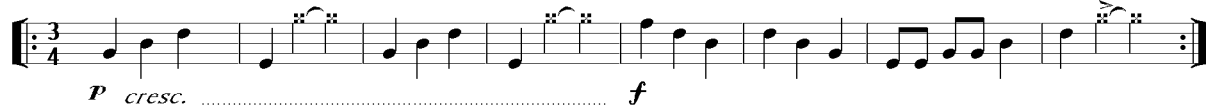

3 tempo di Valse

Fielddrum
muted
Snaredrum