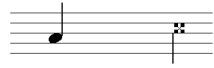

PORTORICO

Duration: ± 2' 12"

Leon Camp

Fielddrum
(snares off)

Snaresdrum

Cowbell

Bongos

Tambourine

Templeblocks

Susp.Cymbal

Notation: