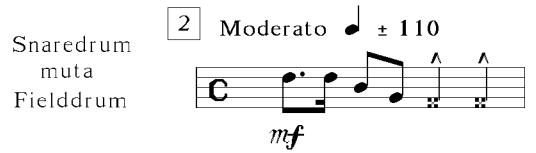

PORTORICO

Duration: ± 2' 12"

Leon Camp

Fielddrum
(snares off)

Snaresdrum

Cowbell

Bongos

Tambourine

Templeblocks

Susp.Cymbal

Notation:

1 $\text{♩} \pm 92$