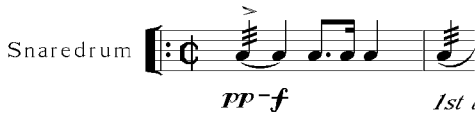

1 $\text{♩} \pm 92$