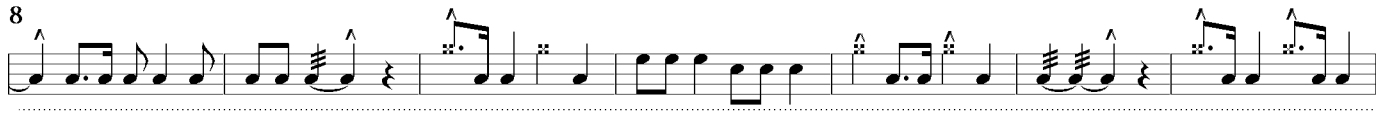

Bongos

Tambourine

Templeblocks

Susp.Cymbal

Notation:

1 $\text{♩} \pm 92$

3 Allegro $\text{♩} \pm 126$

Fielddrum muta
Snaresdrum